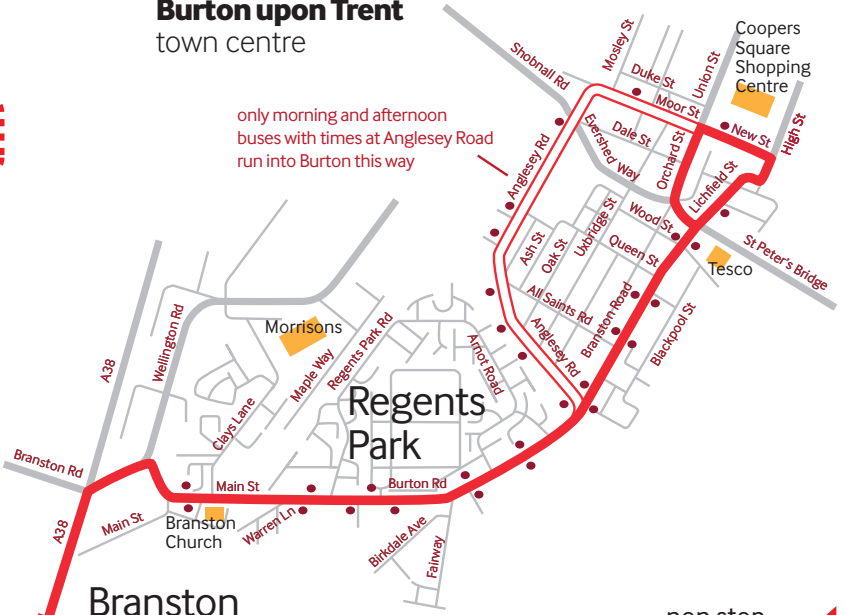

Mere Green, Barleys

Hill Hook, Clarence Road

Shenstone, Park Lane

Lichfield Bus Station, Arrive

Lichfield Bus Station, Bay 1

Streethay

NON STOP VIA A38

Branston, Church

Lichfield Bus Station, Bay 1

Streethay

NON STOP VIA A38

Branston, Church

Burton, New Street

1820	1910
1825	1915
▼	▼
1837	1927
1843	1933

Monday to Friday only

Saturdays only

Burton upon Trent
town centre

only morning and afternoon buses with times at Anglesey Road run into Burton this way

Branston

non stop to Lichfield

non stop to Branston

Lichfield
city centre

Streethay

change of route here

● bus stops

Lichfield
City Centre

Wall

Shenstone

Shenstone
Woodend

Hill Hook

Mere Green

Sutton
Coldfield