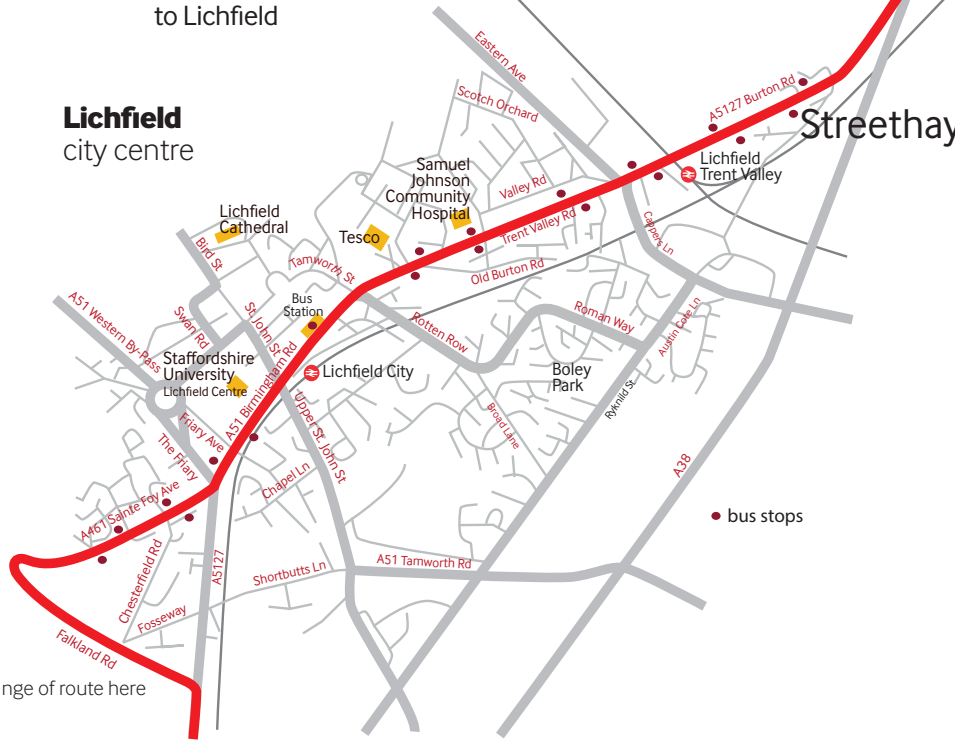

Mere Green, Barleys

Hill Hook, Clarence Road

Shenstone, Park Lane

Lichfield Bus Station, Arrive

Lichfield Bus Station, Bay 1

Streethay

NON STOP VIA A38

Branston, Church

Burton upon Trent
town centre

only morning and afternoon buses with times at Anglesey Road run into Burton this way

Branston

non stop to Lichfield

non stop to Branston

Lichfield
city centre

Streethay

change of route here

● bus stops

Lichfield
City Centre

Wall

Shenstone

Shenstone
Woodend

Hill Hook

Mere Green

Sutton
Coldfield

A38 non stop (this section not to scale)

Network West Midlands tickets **only** valid between Watford Gap and Sutton Coldfield